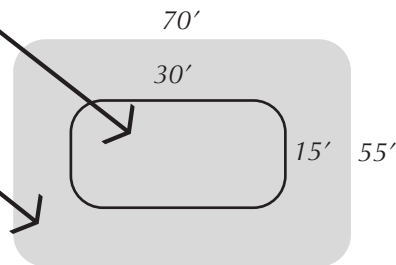

Aqua Tee Plan
 Turtle Run Golf Course
 Golf Hole #10

Timothy Liddy + Associates
 Indian Shores, Florida

July 27, 2019

100' Grid

- Tees:
 Blue 339
 White 325
 Gold 307
 Red 279
 Aqua 235

Scope of work:
 Remodel tee in existing
 location per detail

New Tee
 15' x 30'
 with 5' radius
 at corners

Disturbed area
 70' x 50'

Aqua Tee Plan
 Turtle Run Golf Course
 Golf Hole #11

Timothy Liddy + Associates
 Indian Shores, Florida

July 27, 2019

SUN 'N LAKE
 GOLF CLUB