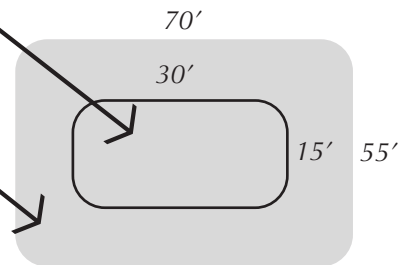

Aqua Tee Plan
Turtle Run Golf Course
Golf Hole #3

Timothy Liddy + Associates
Indian Shores, Florida

July 27, 2019