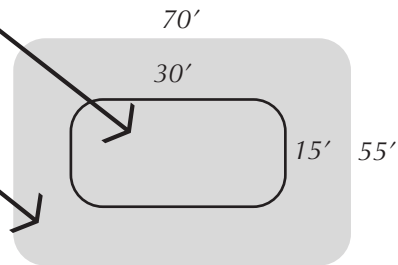

Aqua Tee Plan
Turtle Run Golf Course
Golf Hole #17

Timothy Liddy + Associates
Indian Shores, Florida

July 27, 2019