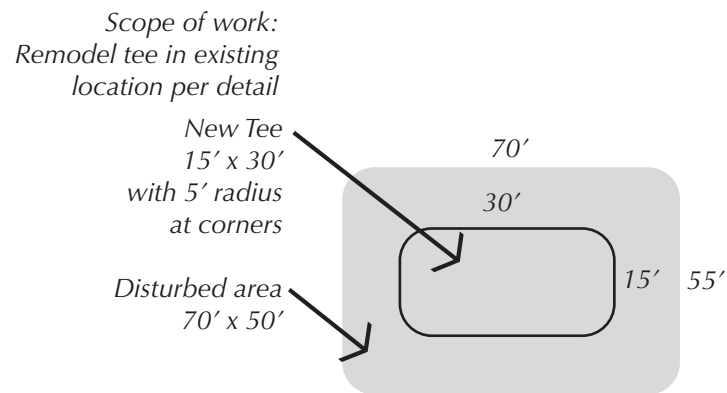

Aqua Tee Plan
Turtle Run Golf Course
Golf Hole #12

Timothy Liddy + Associates
Indian Shores, Florida

July 27, 2019