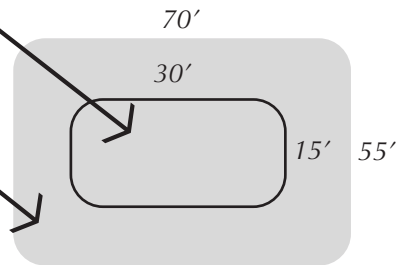

*New Tee
 15' x 30'
 with 5' radius
 at corners*

*Disturbed area
 70' x 50'*

Aqua Tee Plan
 Turtle Run Golf Course
 Golf Hole #7

Timothy Liddy + Associates
 Indian Shores, Florida

July 27, 2019

SUN 'N LAKE
 GOLF CLUB