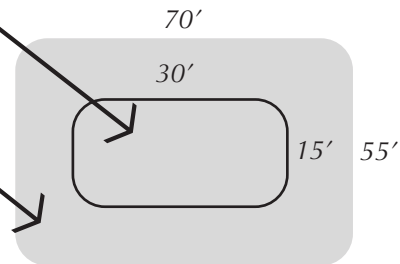

Aqua Tee Plan
Turtle Run Golf Course
Golf Hole #2

Timothy Liddy + Associates
Indian Shores, Florida

July 27, 2019