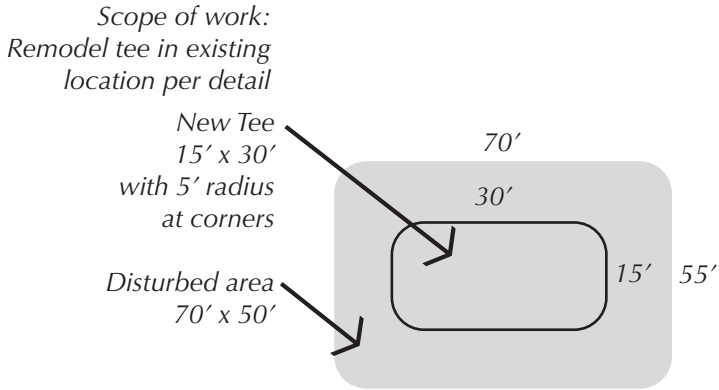

*New Tee
 15' x 30'
 with 5' radius
 at corners*

*Disturbed area
 70' x 50'*

Aqua Tee Plan
 Turtle Run Golf Course
 Golf Hole #14

Timothy Liddy + Associates
 Indian Shores, Florida

July 27, 2019

100' Grid

- Tees:
 Blue 177
 White 156
 Gold 149
 Red 129
 Aqua 108