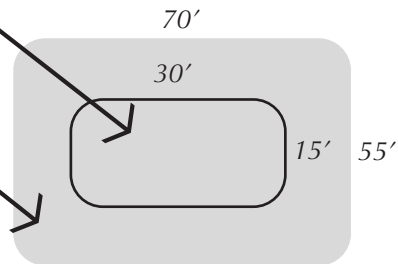

July 27, 2019

100' Grid

Tees:

- Blue 345
- White 318
- Gold 293
- Red 286
- Aqua 250

Scope of work:
Remodel tee in existing
location per detail

New Tee
15' x 30'
with 5' radius
at corners

Disturbed area
70' x 50'