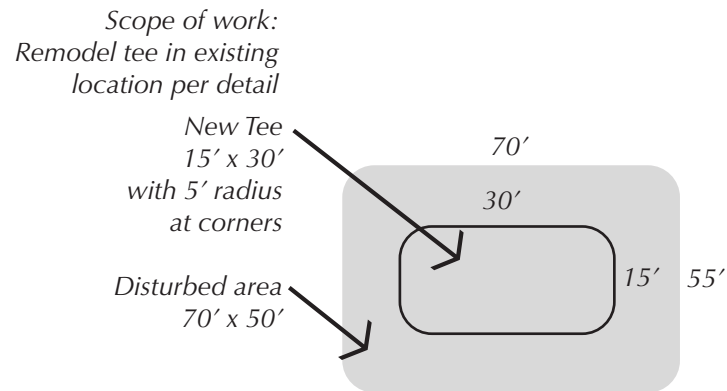

SUN 'N LAKE
GOLF CLUB

Aqua Tee Plan Turtle Run Golf Course

Timothy Liddy + Associates
Indian Shores, Florida

July 27, 2019

100' Grid

- Tees:
 Blue 505
 White 486
 Gold 406
 Red 399
 Aqua 374

Aqua Tee Plan
 Turtle Run Golf Course
 Golf Hole #1