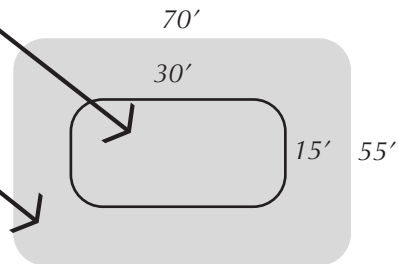

Aqua Tee Plan
Turtle Run Golf Course
Golf Hole #6

Timothy Liddy + Associates
Indian Shores, Florida

July 27, 2019