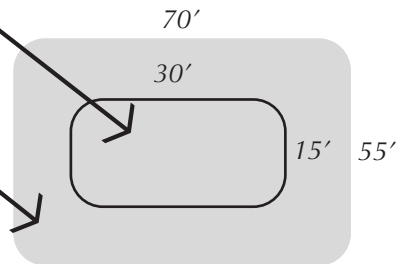

Aqua Tee Plan
Turtle Run Golf Course
Golf Hole #18

Timothy Liddy + Associates
Indian Shores, Florida

July 27, 2019

SUN 'N LAKE
GOLF CLUB