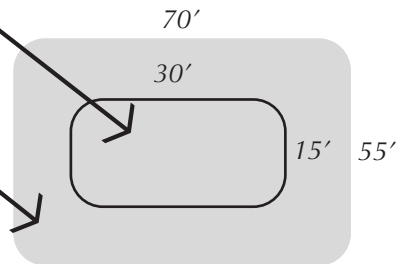

Aqua Tee Plan
Turtle Run Golf Course
Golf Hole #10

Timothy Liddy + Associates
Indian Shores, Florida

July 27, 2019