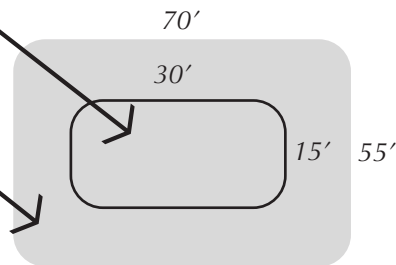

Aqua Tee Plan
Turtle Run Golf Course
Golf Hole #14

Timothy Liddy + Associates
Indian Shores, Florida

July 27, 2019