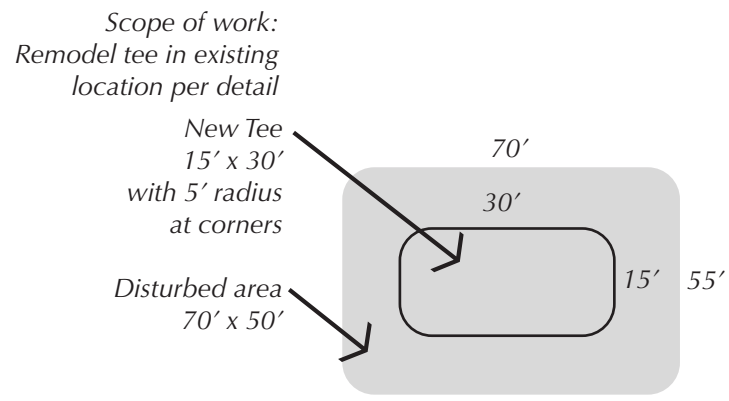

Aqua Tee Plan
 Turtle Run Golf Course
 Golf Hole #15

Timothy Liddy + Associates
 Indian Shores, Florida

July 27, 2019

Remodel existing
Aqua Tee
272 Yards
Shift Right

100' Grid

- Tees:
 Blue 369
 White 359
 Gold 348
 Red 319
 Aqua 272