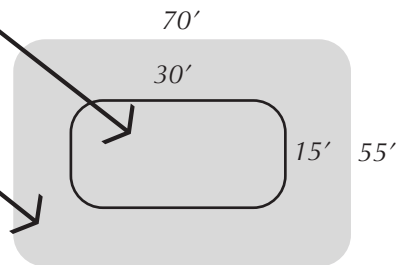

Aqua Tee Plan
Turtle Run Golf Course
Golf Hole #8

Timothy Liddy + Associates
Indian Shores, Florida

July 27, 2019