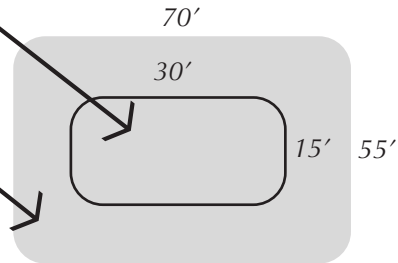

*New Tee
 15' x 30'
 with 5' radius
 at corners*

*Disturbed area
 70' x 50'*

Aqua Tee Plan
 Turtle Run Golf Course
 Golf Hole #5

Timothy Liddy + Associates
 Indian Shores, Florida

July 27, 2019

SUN 'N LAKE
 GOLF CLUB