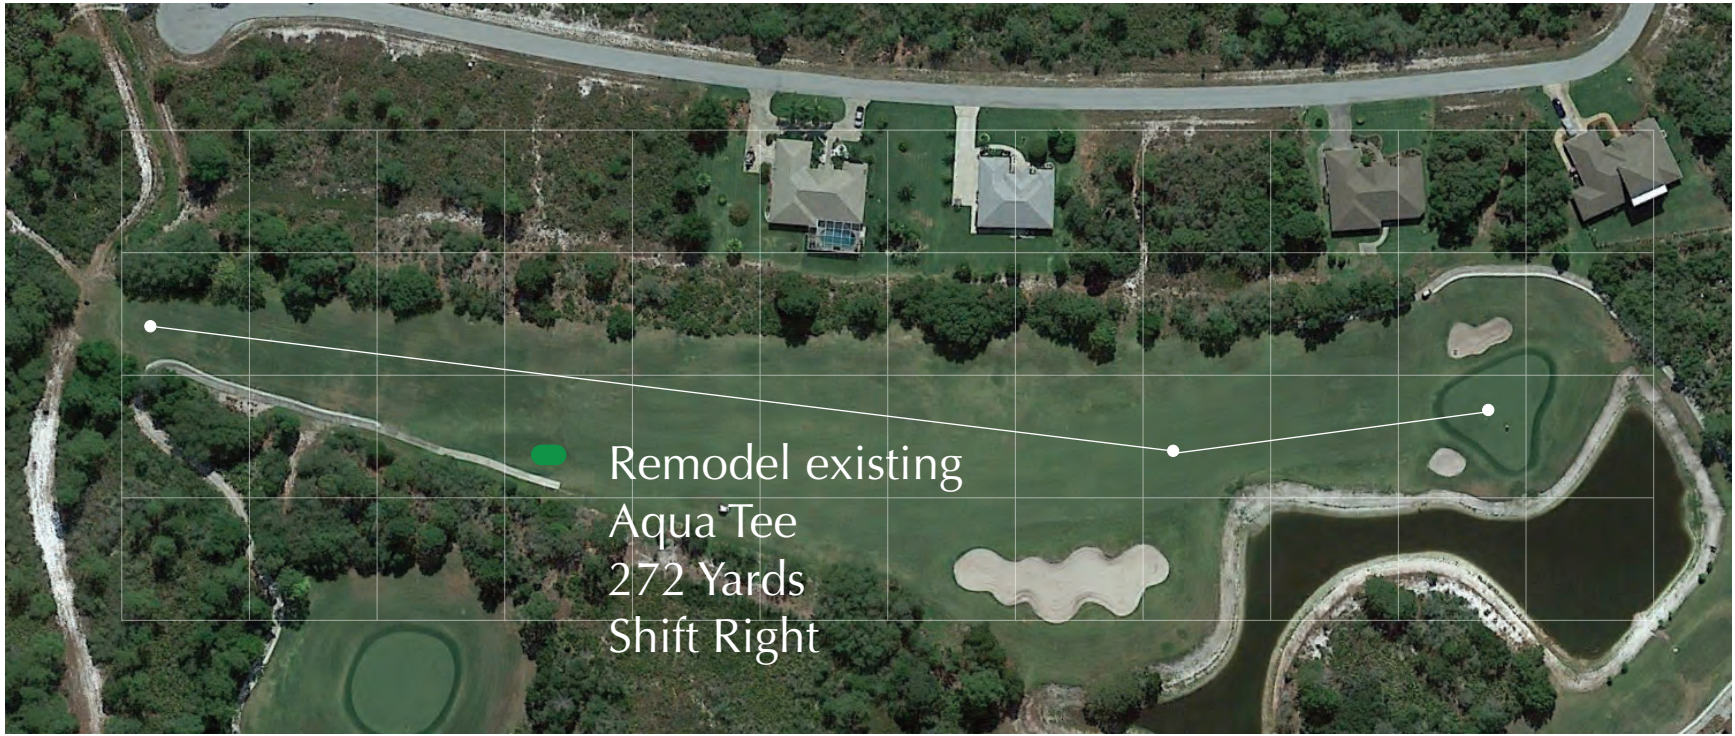

Remodel existing
Aqua Tee
272 Yards
Shift Right

100' Grid

1. Tees:
   Blue 369
   White 359
   Gold 348
   Red 319
   Aqua 272