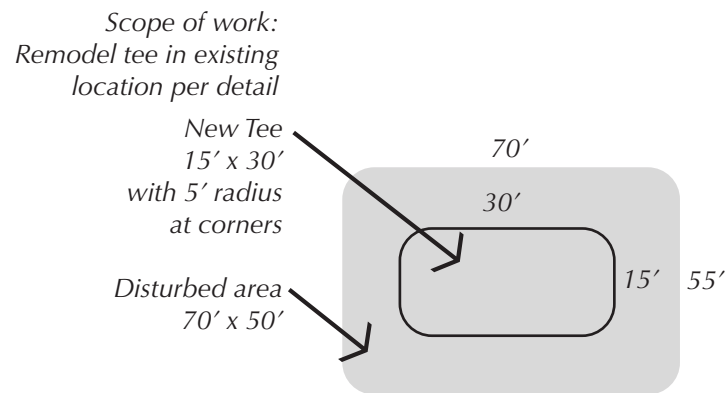

100' Grid

- Tees:
 Blue 213
 White 187
 Gold 161
 Red 148
 Aqua 124

Aqua Tee Plan
 Turtle Run Golf Course
 Golf Hole #12

Timothy Liddy + Associates
 Indian Shores, Florida

July 27, 2019

100' Grid

- Tees:
 Blue 338
 White 322
 Gold 291
 Red 285
 Aqua 251