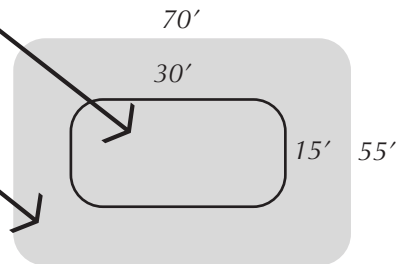

*New Tee
 15' x 30'
 with 5' radius
 at corners*

*Disturbed area
 70' x 50'*

Aqua Tee Plan
 Turtle Run Golf Course
 Golf Hole #9

Timothy Liddy + Associates
 Indian Shores, Florida

July 27, 2019

SUN 'N LAKE
 GOLF CLUB